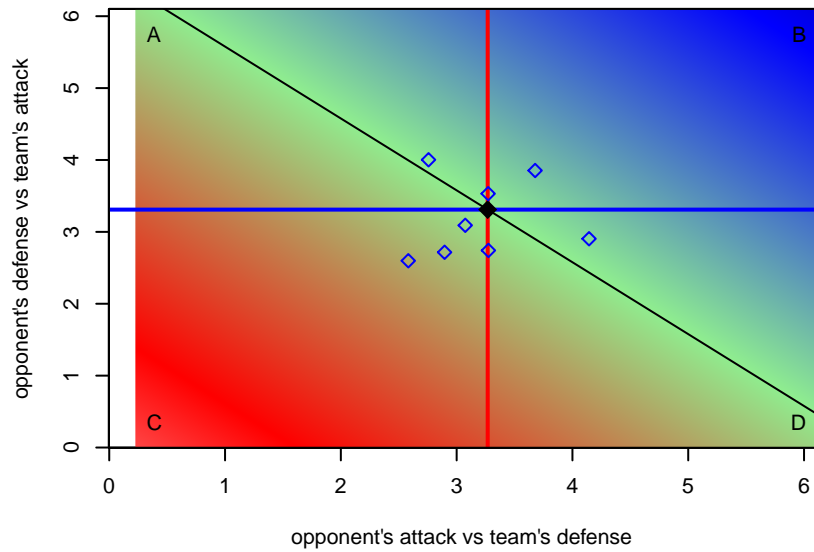

Venues played:
 2016 SCDL FI1 U16
 2016 LV Thanksgiving Classic LVTC U16 Silver

Arsenal FC EGSL G01
 Dots are actual minus expected GF (blue circles) and GA (red triangles).
 Blue line is smoothed change in attack strength. Red is smoothed change in defense strength.

attack and defense variance (black dot)
relative to other teams
and top 10 in region

attack and defense rating
relative to others at age
and all opponents in last 13 months

attack and defense rating
relative to others at age
and all opponents in last 13 months

Performance relative to 13 month average

Performance relative to 13 month average

Distribution of opponents
 Red = Lose zone, Blue = Win zone, Green = Even
 Black line separates win/lose zones

lot. A=Neither has attack advantage, B=Opponent has both attack and defense advantage, C=Opponent has both attack and defense disadvantage, D=Both have