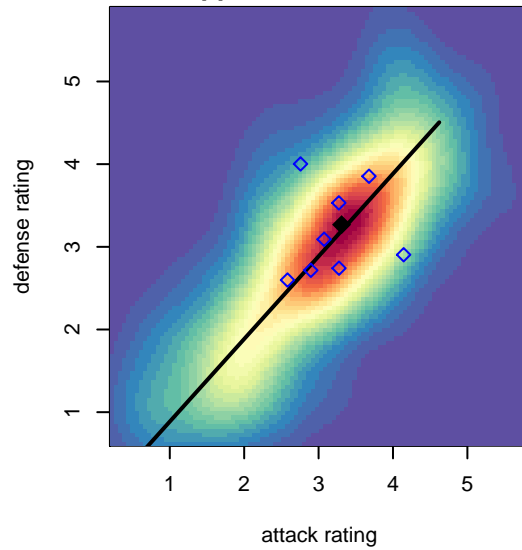

Venues played:
 2016 SCDL FI1 U16
 2016 LV Thanksgiving Classic LVTC U16 Silver

Arsenal FC EGSL G01
 Dots are actual minus expected GF (blue circles) and GA (red triangles).
 Blue line is smoothed change in attack strength. Red is smoothed change in defense strength.

attack and defense variance (black dot)
relative to other teams
and top 10 in region

attack and defense rating
relative to others at age
and all opponents in last 13 months

attack and defense rating
relative to others at age
and all opponents in last 13 months

Performance relative to 13 month average

Performance relative to 13 month average

Distribution of opponents
 Red = Lose zone, Blue = Win zone, Green = Even
 Black line separates win/lose zones

lot. A=Neither has attack advantage, B=Opponent has both attack and defense advantage, C=Opponent has both attack and defense disadvantage, D=Both have