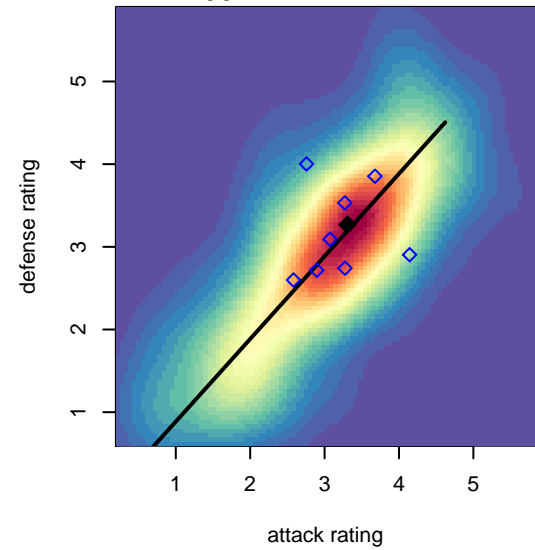

Arsenal FC EGSL G01

, CAS
 G01 total strength=1749
 attack=27.37 defense=26.26
 fall league = SCDL FI1 U16
 notes= Glenn 2016

alt names used:
 Arsenal FC White G01
 Arsenal FC GU11 White
 Arsenal FC GU11 White
 Arsenal FC 0539 – 01 – G11 Gutierrez
 Arsenal FC GU11 White
 ARSENAL FC EGSL
 ARSENAL FC 2 G01

Venues played:
 2016 SCDL FI1 U16
 2016 LV Thanksgiving Classic LVTC U16 Silver

Arsenal FC EGSL G01
 Dots are actual minus expected GF (blue circles) and GA (red triangles).
 Blue line is smoothed change in attack strength. Red is smoothed change in defense strength.

attack and defense variance (black dot)
relative to other teams
and top 10 in region

attack and defense rating
relative to others at age
and all opponents in last 13 months

attack and defense rating
relative to others at age
and all opponents in last 13 months

Performance relative to 13 month average

Performance relative to 13 month average

Distribution of opponents
 Red = Lose zone, Blue = Win zone, Green = Even
 Black line separates win/lose zones

lot. A=Neither has attack advantage, B=Opponent has both attack and defense advantage, C=Opponent has both attack and defense disadvantage, D=Both have