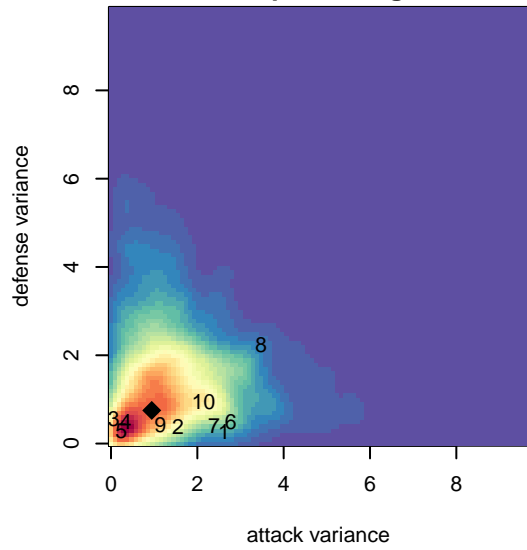

Arsenal FC EGSL G01

, CAS
 G01 total strength=1749
 attack=27.37 defense=26.26
 fall league = SCDL FI1 U16
 notes= Glenn 2016

alt names used:
 Arsenal FC White G01
 Arsenal FC GU11 White
 Arsenal FC GU11 White
 Arsenal FC 0539 – 01 – G11 Gutierrez
 Arsenal FC GU11 White
 ARSENAL FC EGSL
 ARSENAL FC 2 G01

Venues played:
 2016 SCDL FI1 U16
 2016 LV Thanksgiving Classic LVTC U16 Silver

Arsenal FC EGSL G01
 Dots are actual minus expected GF (blue circles) and GA (red triangles).
 Blue line is smoothed change in attack strength. Red is smoothed change in defense strength.

attack and defense variance (black dot)
relative to other teams
and top 10 in region

attack and defense rating
relative to others at age
and all opponents in last 13 months

attack and defense rating
relative to others at age
and all opponents in last 13 months

Performance relative to 13 month average

Performance relative to 13 month average

Distribution of opponents
 Red = Lose zone, Blue = Win zone, Green = Even
 Black line separates win/lose zones

lot. A=Neither has attack advantage, B=Opponent has both attack and defense advantage, C=Opponent has both attack and defense disadvantage, D=Both have